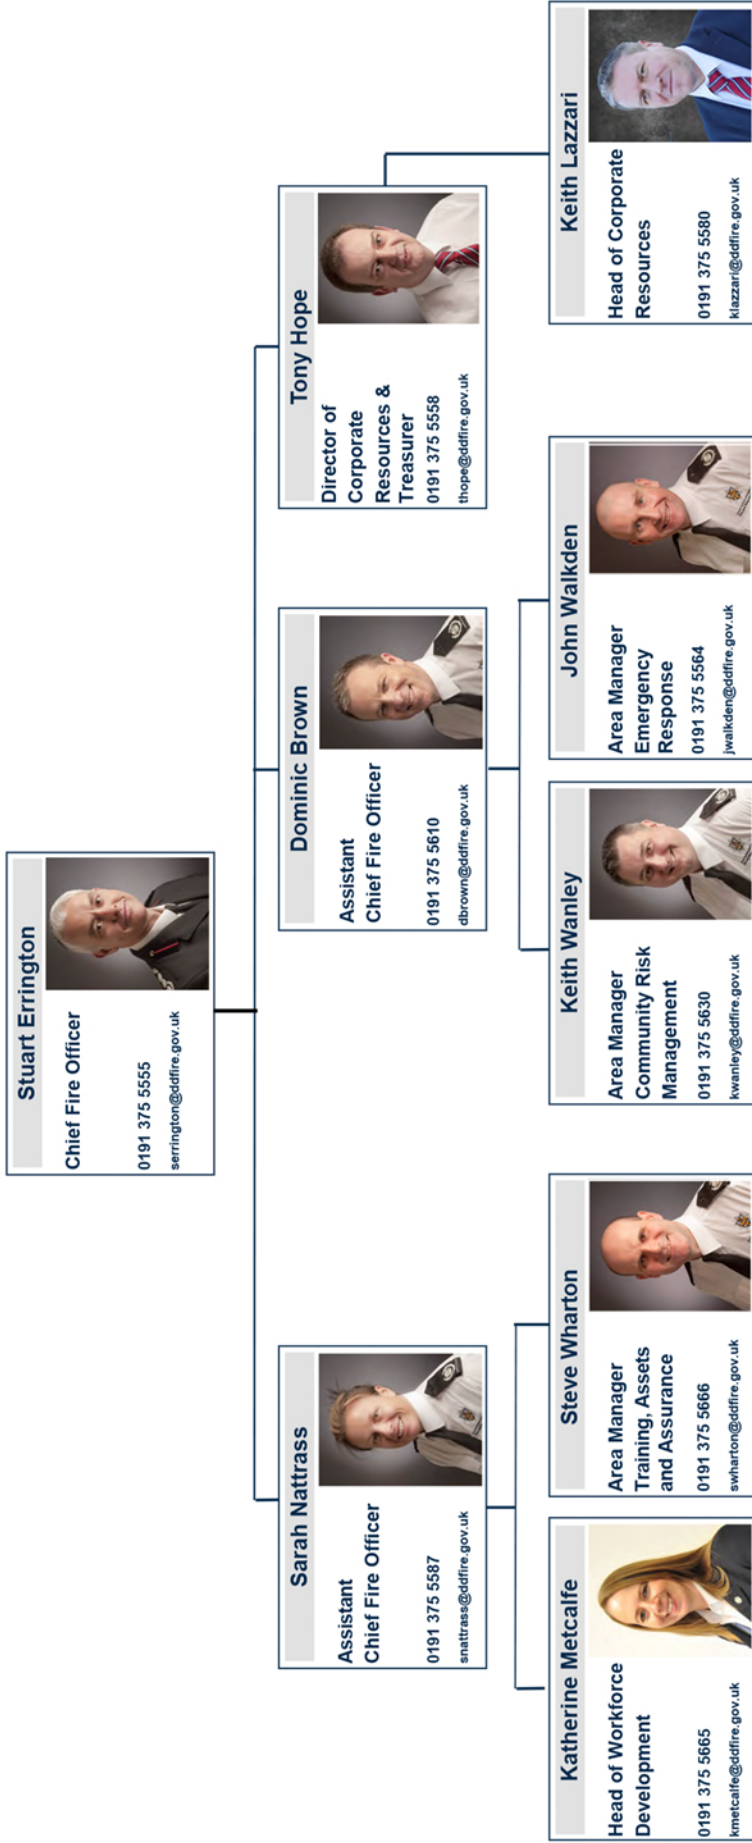

Service Leadership Team

The Service Leadership Team (SLT) provide the senior executive officer function within the Service.

The Fire and Rescue Authority delegates to the SLT, the effective management of the organisation and its resources, the delivery of the primary corporate, operational and support services and the execution of the statutory responsibilities. Updated: April 2018